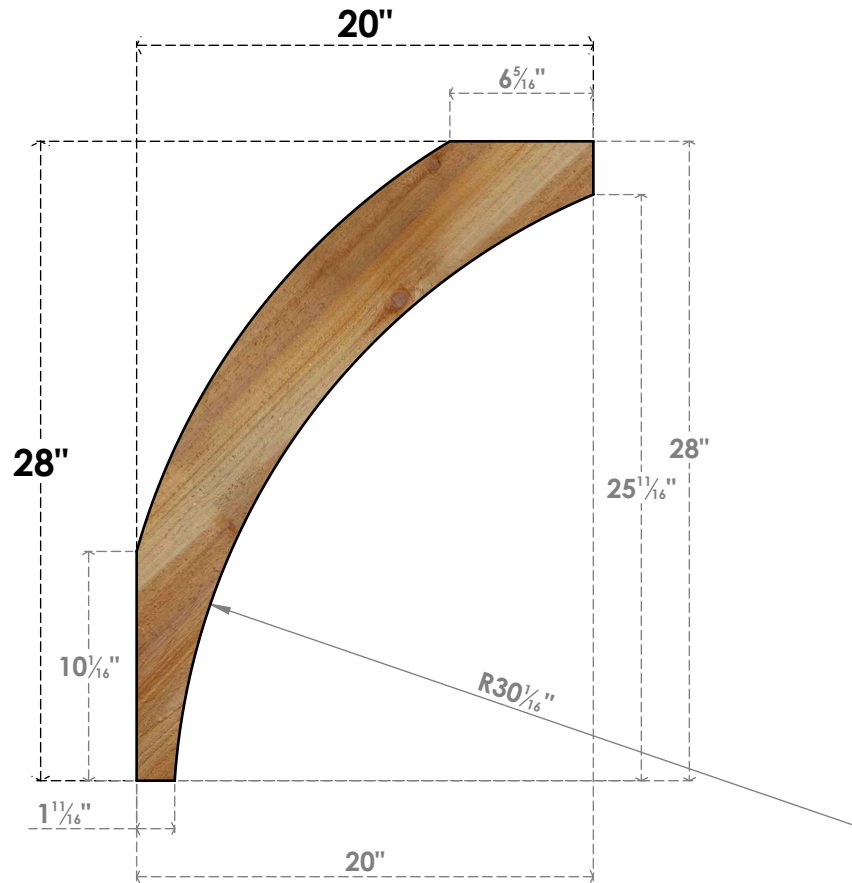

BRC06X20X28THR00RWR

6"W X 20"D X 28"H THORTON ROUGH SAWN BRACE, WESTERN RED CEDAR

SIDE

FRONT

EKENA MILLWORK
 2300 WEST MAIN ST.
 CLARKSVILLE, TX 75426
 TOLL FREE: 866-607-0453
 WWW.EKENAMILLWORK.COM

NOTES

1. INSTALLATION TO BE COMPLETED IN ACCORDANCE WITH MANUFACTURER'S SPECIFICATIONS.
2. DRAWING MAY NOT BE TO SCALE
3. THIS DRAWING IS INTENDED FOR DESIGN AND PLANNING PURPOSES ONLY.
4. ALL INFORMATION CONTAINED HEREIN WAS CURRENT AT THE TIME OF DEVELOPMENT BUT MUST BE REVIEWED AND APPROVED BY THE PRODUCT MANUFACTURER TO BE CONSIDERED ACCURATE.
5. PRODUCTS ARE NOT KILN DRIED. THIS ITEM IS UNIQUE AND WILL CONTAIN THE NATURAL VARIATIONS THAT THE WOOD SPECIES OFFERS. THIS MAY RESULT IN VARIATIONS UP TO 1/4"