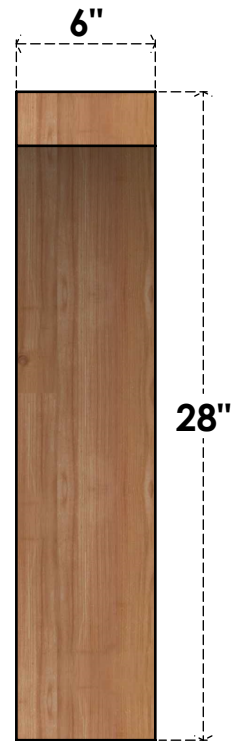

BRC06X20X28THR00RWR

6"W X 20"D X 28"H THORTON ROUGH SAWN BRACE, WESTERN RED CEDAR

SIDE

FRONT

EKENA MILLWORK
 2300 WEST MAIN ST.
 CLARKSVILLE, TX 75426
 TOLL FREE: 866-607-0453
 WWW.EKENAMILLWORK.COM

NOTES

1. INSTALLATION TO BE COMPLETED IN ACCORDANCE WITH MANUFACTURER'S SPECIFICATIONS.
2. DRAWING MAY NOT BE TO SCALE
3. THIS DRAWING IS INTENDED FOR DESIGN AND PLANNING PURPOSES ONLY.
4. ALL INFORMATION CONTAINED HEREIN WAS CURRENT AT THE TIME OF DEVELOPMENT BUT MUST BE REVIEWED AND APPROVED BY THE PRODUCT MANUFACTURER TO BE CONSIDERED ACCURATE.
5. PRODUCTS ARE NOT KILN DRIED. THIS ITEM IS UNIQUE AND WILL CONTAIN THE NATURAL VARIATIONS THAT THE WOOD SPECIES OFFERS. THIS MAY RESULT IN VARIATIONS UP TO 1/4"